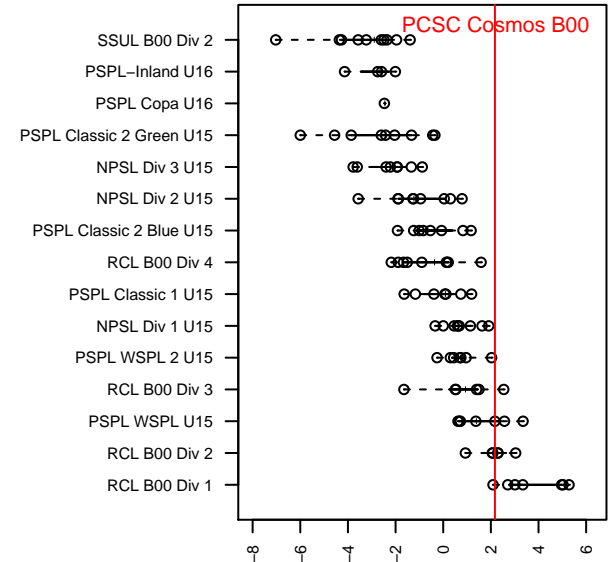

# PCSC Cosmos B00

Pierce County SC  
 Tacoma, WA  
 B00 total strength=1467  
 attack=16.46 defense=6.17  
 fall league = PSPL WSPL U15  
 notes= played as TU Cosmos for  
 Xtreme Cup; Cosmos FC;  
 Cantrell 2013-5

alt names used:  
 STU Cosmos BU15  
 COSMOS FC (WA)  
 PCSC Cosmos FC  
 Tacoma United Cosmos  
 COSMOS FC B00 (WA)

Venues played:  
 2015 US Club Regionals Super U15  
 2015 Nike Crossfire Challenge Super Group U'  
 2015 River Jam Samba U15  
 2015 Labor Day Cup BU15 Gold  
 2015 PSPL WSPL U15  
 2015 WA Cup HS U15 Gold U15

**attack and defense variance (black dot)  
relative to other teams  
and top 10 in region**

**attack and defense rating  
relative to others at age  
and all opponents in last 13 months**

**Performance relative to 13 month average**