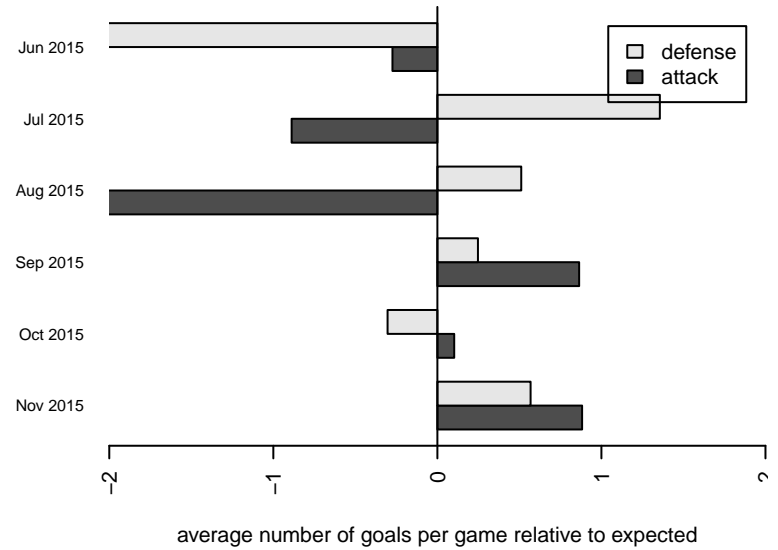

Performance relative to 13 month average