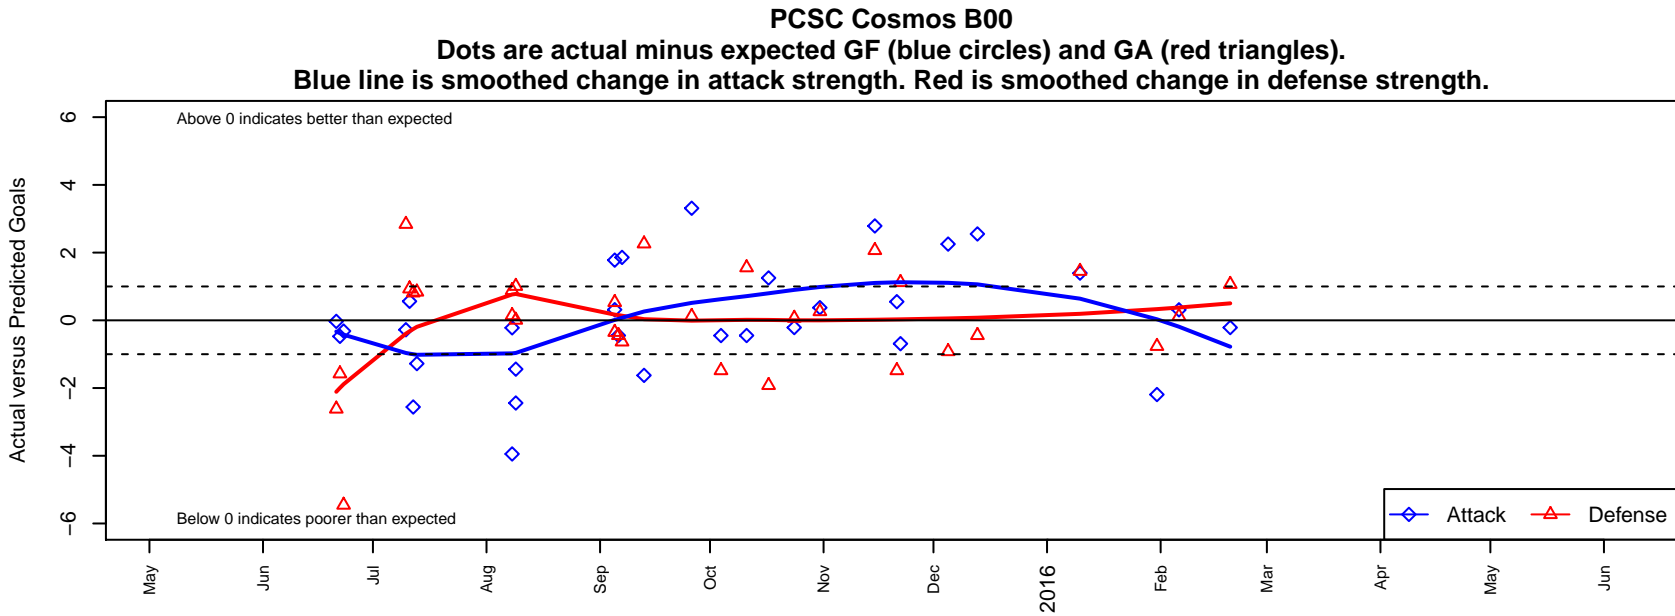

# PCSC Cosmos B00

Pierce County SC  
 Tacoma, WA  
 B00 total strength=1467  
 attack=16.46 defense=6.17  
 fall league = PSPL WSPL U15  
 notes= played as TU Cosmos for  
 Xtreme Cup; Cosmos FC;  
 Cantrell 2013-5

**attack and defense variance (black dot)  
relative to other teams  
and top 10 in region**

**attack and defense rating  
relative to others at age  
and all opponents in last 13 months**

**Performance relative to 13 month average**